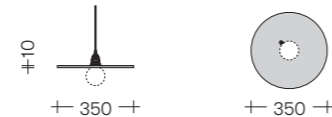

KILO Amsterdam
Westerstraat 72
1015ML Amsterdam
+31 207 77 6735
www.kilo.nl
kilo@kilo.nl

kiloLumen-pendant