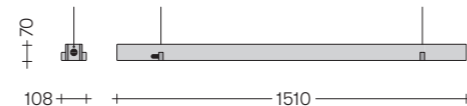

1.3 **€ 149,-**

kiloLumen-tube
includes dimmable LED-tube

2.1 **€ 299,-**

+ dimmer (LED) **+ € 50,-**

kiloAre
includes magnetic
place holders