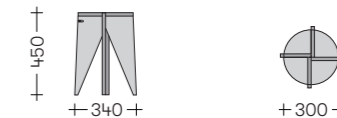

colour options

**kiloBar**3.2 **€ 119,-****kiloVolt**2.7 **€ 139,-****kiloKelvin**10.0 **€ 449,-****kiloPascal**4.0 **€ 299,-**

measurements in millimeters | weights in kilograms | € prices in euro

kiloDelisle