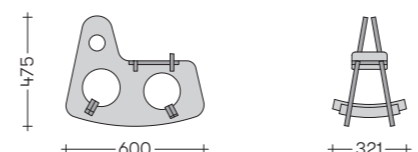

4.7 **€ 249,-**

kiloBit